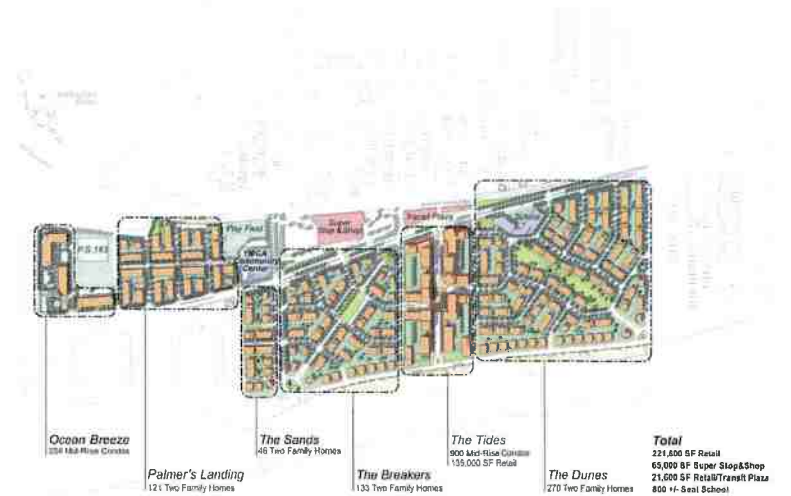

What We're Building Now

Country Pointe Plainview | Plainview, NY

144 Acres - 750 Homes - 115,000 sq. ft. Retail

Site Map

Summer 2016

Spring 2023

What We're Building Now

The Selby | Westbury, NY

6 Acres - 237 Units

What We're Building Now

The Adelphi Hotel and Residences | Saratoga Springs, NY

79 Condominiums – 65 Hotel Suites – 15,000 sq. ft. Retail

What We're Building Now

Arverne by the Sea | Queens

120 Acres- Mixed Use Development

What We're Building Now

Meadowbrook Pointe East Meadow | East Meadow, NY

4 Acres - 104 Golden Age Condominiums

Site Map

Rendering

Recently Completed

The Vanderbilt | Westbury, NY

5 Acres - 20 Condominiums

Recently Completed

Meadowbrook Pointe Gardens at East Meadow | East Meadow, NY

2 Acres - 48 Condominiums

The Community Plan

MEADOWBROOK
Meadowbrook Pointe Gardens
East Meadow, NY

KEY: