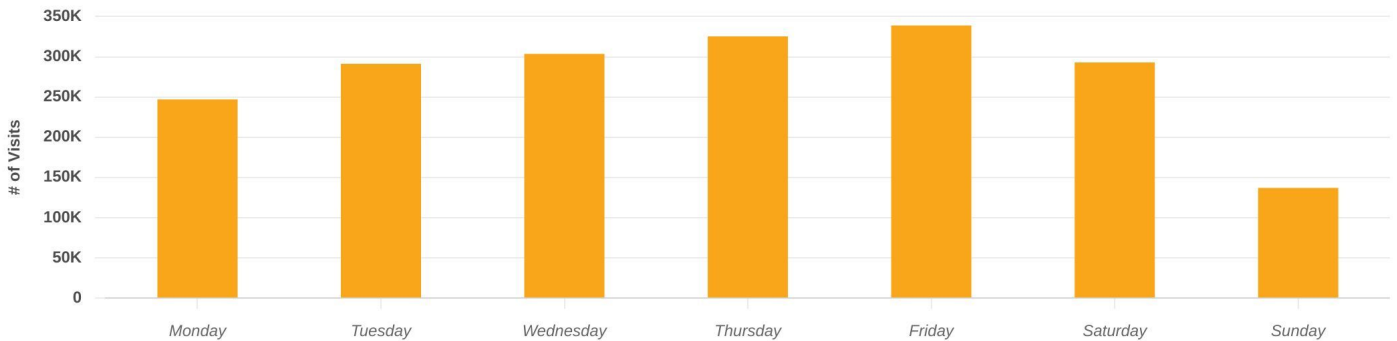

Sep 1st, 2022 - Aug 31st, 2023 | Data Source: Census 2019
Data provided by Placer Labs Inc. (www.placer.ai)

Downtown Visits + Visitors Profile

Sep 1, 2022 - Aug 31, 2023

Household Income

Sep 1st, 2022 - Aug 31st, 2023 | Data Source: Census 2019
Data provided by Placer Labs Inc. (www.placer.ai)

Education

Sep 1st, 2022 - Aug 31st, 2023 | Data Source: Census 2019
Data provided by Placer Labs Inc. (www.placer.ai)

Downtown Visits + Visitors Profile

Sep 1, 2022 - Aug 31, 2023

Ethnicity

Sep 1st, 2022 - Aug 31st, 2023 | Data Source: Census 2019
Data provided by Placer Labs Inc. (www.placer.ai)

Household Size

Sep 1st, 2022 - Aug 31st, 2023 | Data Source: Census 2019
Data provided by Placer Labs Inc. (www.placer.ai)

Downtown Visits + Visitors Profile

Sep 1, 2022 - Aug 31, 2023

Visitor Journey

Downtown Camden
Camden, SC

Show by: Category Group | Sep 1st, 2022 - Aug 31st, 2023
Data provided by Placer Labs Inc. (www.placer.ai)

Daily Visits

Downtown Camden
Camden, SC

Visits | Sep 1st, 2022 - Aug 31st, 2023
Data provided by Placer Labs Inc. (www.placer.ai)