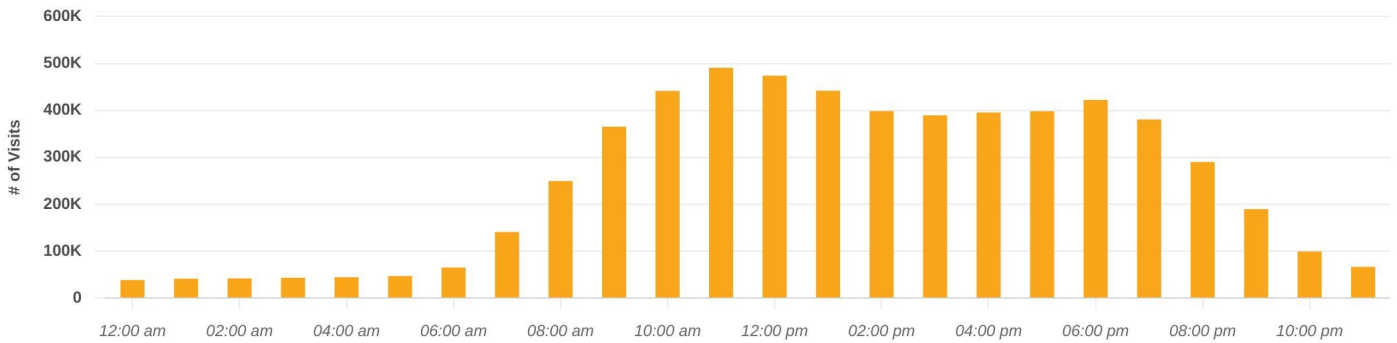

Household Size

Sep 1st, 2022 - Aug 31st, 2023 | Data Source: Census 2019
Data provided by Placer Labs Inc. (www.placer.ai)

Downtown Visits + Visitors Profile

Sep 1, 2022 - Aug 31, 2023

Visitor Journey

Downtown Camden
Camden, SC

Show by: Category Group | Sep 1st, 2022 - Aug 31st, 2023
Data provided by Placer Labs Inc. (www.placer.ai)

Daily Visits

Downtown Camden
Camden, SC

Visits | Sep 1st, 2022 - Aug 31st, 2023
Data provided by Placer Labs Inc. (www.placer.ai)

Downtown Visits + Visitors Profile

Sep 1, 2022 - Aug 31, 2023

Hourly Visits

Downtown Camden
Camden, SC

Visits | Sep 1st, 2022 - Aug 31st, 2023
Data provided by Placer Labs Inc. (www.placer.ai)

Length of Stay