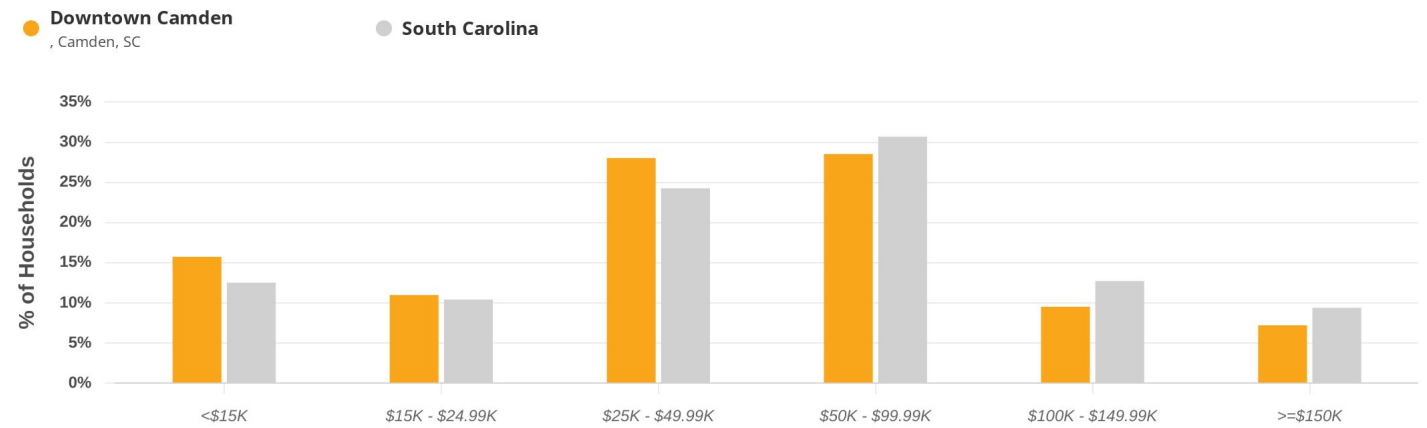

Downtown Visits + Visitors Profile

Sep 1, 2022 - Aug 31, 2023

Audience Overview

Summary

Property	Median Household Income	Bachelor's Degree or Higher	Most Common Ethnicity	Persons per Household
 Downtown Camden Camden, SC	\$43.8K	23.5%	White (61%)	2.52
 South Carolina	\$53.5K	28.1%	White (63.7%)	2.61

Sep 1st, 2022 - Aug 31st, 2023 | Data Source: Census 2019
Data provided by Placer Labs Inc. (www.placer.ai)

Downtown Visits + Visitors Profile

Sep 1, 2022 - Aug 31, 2023

Household Income

Sep 1st, 2022 - Aug 31st, 2023 | Data Source: Census 2019
Data provided by Placer Labs Inc. (www.placer.ai)