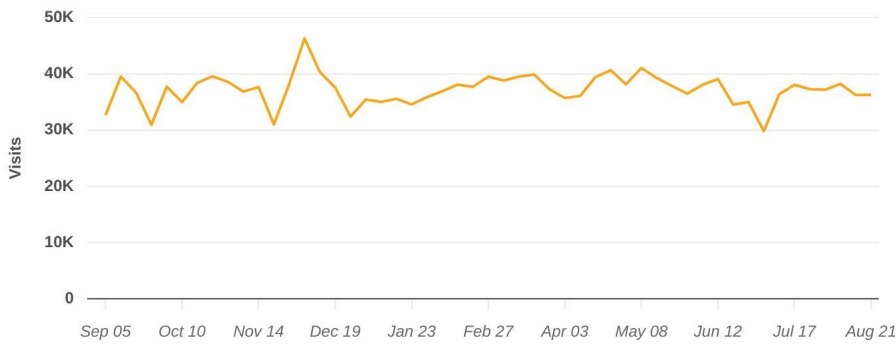

Downtown Visits + Visitors Profile

Sep 1, 2022 - Aug 31, 2023

Metrics

Downtown Camden Camden, SC

Visits	1.9M	Visits YoY	-0.1%
Visitors	245.5K	Visits Yo2Y	+11.3%
Visit Frequency	7.89	Visits Yo3Y	+15.3%
Avg. Dwell Time	118 min		

Sep 1st, 2022 - Aug 31st, 2023
Data provided by Placer Labs Inc. (www.placer.ai)

Visits Trend

Downtown Camden Camden, SC

Weekly | Visits | Sep 1st, 2022 - Aug 31st, 2023
Data provided by Placer Labs Inc. (www.placer.ai)