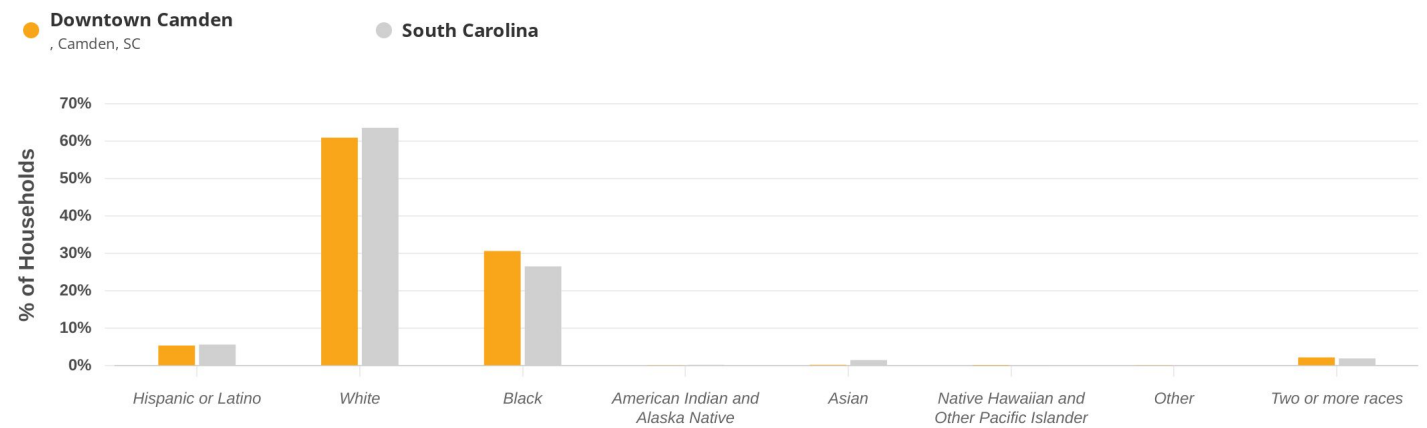

Education

Sep 1st, 2022 - Aug 31st, 2023 | Data Source: Census 2019
Data provided by Placer Labs Inc. (www.placer.ai)

Downtown Visits + Visitors Profile

Sep 1, 2022 - Aug 31, 2023

Ethnicity

Sep 1st, 2022 - Aug 31st, 2023 | Data Source: Census 2019
Data provided by Placer Labs Inc. (www.placer.ai)