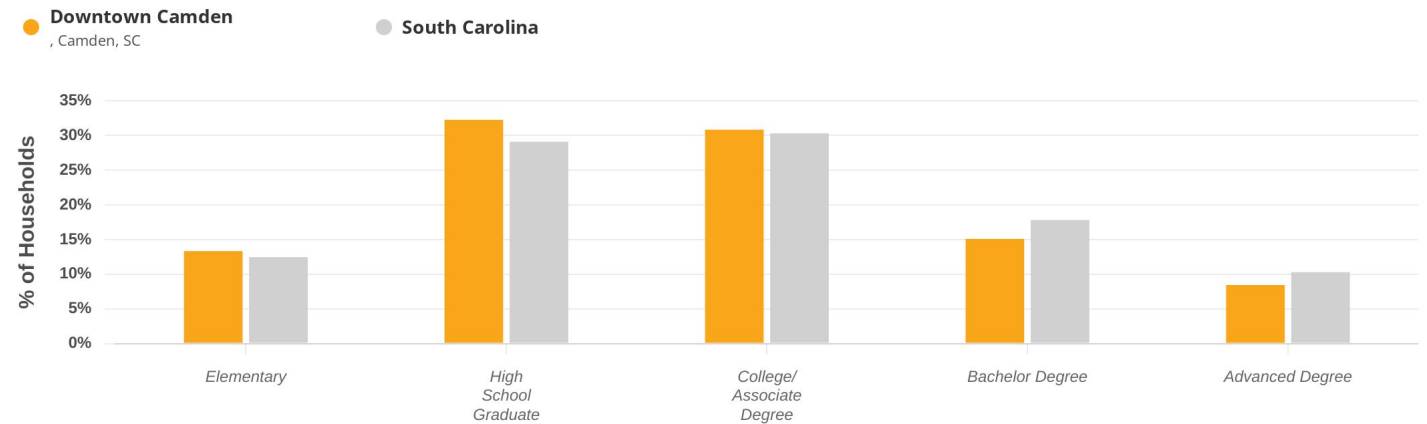

Sep 1st, 2022 - Aug 31st, 2023 | Data Source: Census 2019
Data provided by Placer Labs Inc. (www.placer.ai)

Downtown Visits + Visitors Profile

Sep 1, 2022 - Aug 31, 2023

Household Income

Sep 1st, 2022 - Aug 31st, 2023 | Data Source: Census 2019
Data provided by Placer Labs Inc. (www.placer.ai)

Education

Sep 1st, 2022 - Aug 31st, 2023 | Data Source: Census 2019
Data provided by Placer Labs Inc. (www.placer.ai)

Downtown Visits + Visitors Profile

Sep 1, 2022 - Aug 31, 2023

Ethnicity

Sep 1st, 2022 - Aug 31st, 2023 | Data Source: Census 2019
Data provided by Placer Labs Inc. (www.placer.ai)