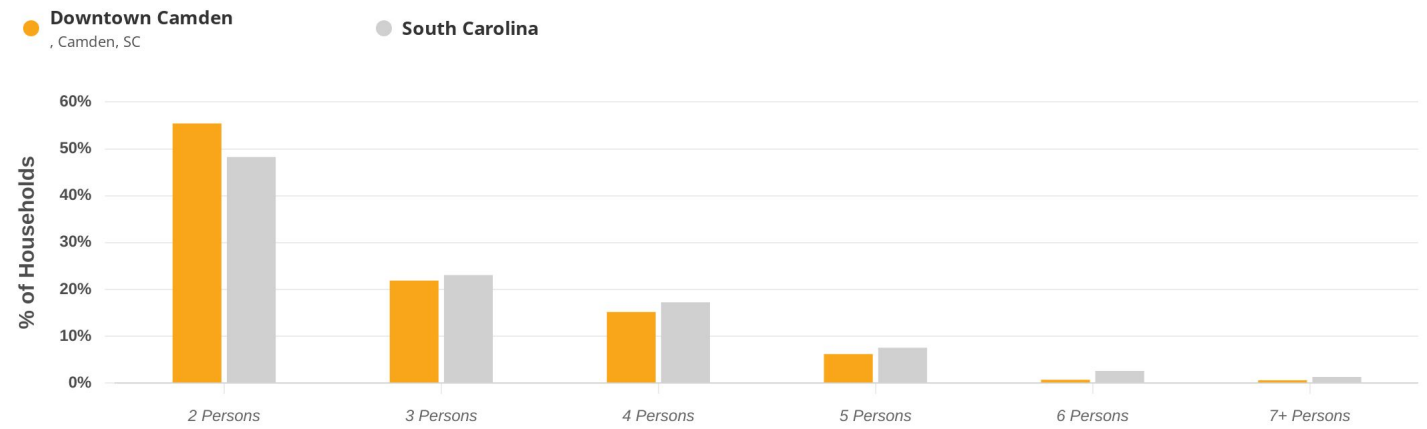

Sep 1st, 2022 - Aug 31st, 2023 | Data Source: Census 2019
Data provided by Placer Labs Inc. (www.placer.ai)

Downtown Visits + Visitors Profile

Sep 1, 2022 - Aug 31, 2023

Household Income

Sep 1st, 2022 - Aug 31st, 2023 | Data Source: Census 2019
Data provided by Placer Labs Inc. (www.placer.ai)

Education

Sep 1st, 2022 - Aug 31st, 2023 | Data Source: Census 2019
Data provided by Placer Labs Inc. (www.placer.ai)

Downtown Visits + Visitors Profile

Sep 1, 2022 - Aug 31, 2023

Ethnicity

Sep 1st, 2022 - Aug 31st, 2023 | Data Source: Census 2019
Data provided by Placer Labs Inc. (www.placer.ai)

Household Size

Sep 1st, 2022 - Aug 31st, 2023 | Data Source: Census 2019
Data provided by Placer Labs Inc. (www.placer.ai)

Downtown Visits + Visitors Profile

Sep 1, 2022 - Aug 31, 2023

Visitor Journey

Downtown Camden
Camden, SC