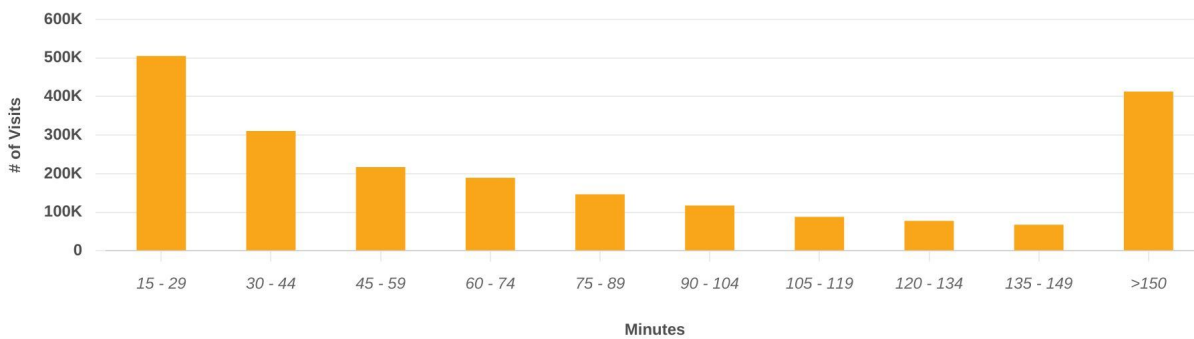

Downtown Visits + Visitors Profile

Sep 1, 2022 - Aug 31, 2023

Hourly Visits

Downtown Camden
Camden, SC

Visits | Sep 1st, 2022 - Aug 31st, 2023
Data provided by Placer Labs Inc. (www.placer.ai)

Length of Stay

Downtown Camden
Camden, SC

Average Stay 118 min
Median Stay 62 min

Visits | Sep 1st, 2022 - Aug 31st, 2023
Data provided by Placer Labs Inc. (www.placer.ai)