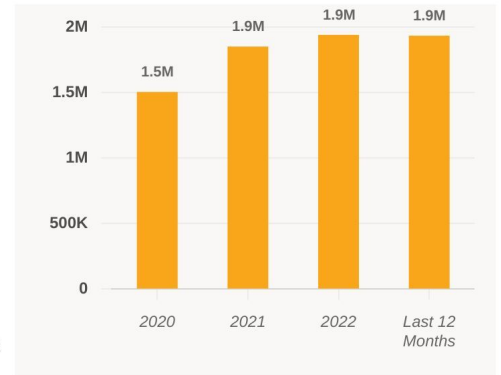

Downtown Visits + Visitors Profile

Sep 1, 2022 - Aug 31, 2023

Metrics

Downtown Camden Camden, SC

Visits	1.9M	Visits YoY	-0.1%
Visitors	245.5K	Visits Yo2Y	+11.3%
Visit Frequency	7.89	Visits Yo3Y	+15.3%
Avg. Dwell Time	118 min		

Sep 1st, 2022 - Aug 31st, 2023
Data provided by Placer Labs Inc. (www.placer.ai)

Visits Trend

Downtown Camden Camden, SC

Weekly | Visits | Sep 1st, 2022 - Aug 31st, 2023
Data provided by Placer Labs Inc. (www.placer.ai)