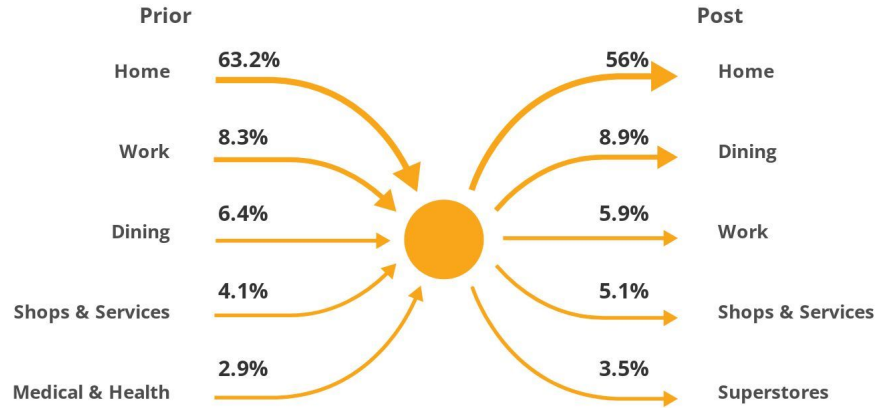

Education

Sep 1st, 2022 - Aug 31st, 2023 | Data Source: Census 2019
Data provided by Placer Labs Inc. (www.placer.ai)

Downtown Visits + Visitors Profile

Sep 1, 2022 - Aug 31, 2023

Ethnicity

Sep 1st, 2022 - Aug 31st, 2023 | Data Source: Census 2019
Data provided by Placer Labs Inc. (www.placer.ai)

Household Size

Sep 1st, 2022 - Aug 31st, 2023 | Data Source: Census 2019
Data provided by Placer Labs Inc. (www.placer.ai)

Downtown Visits + Visitors Profile

Sep 1, 2022 - Aug 31, 2023

Visitor Journey

Downtown Camden
Camden, SC